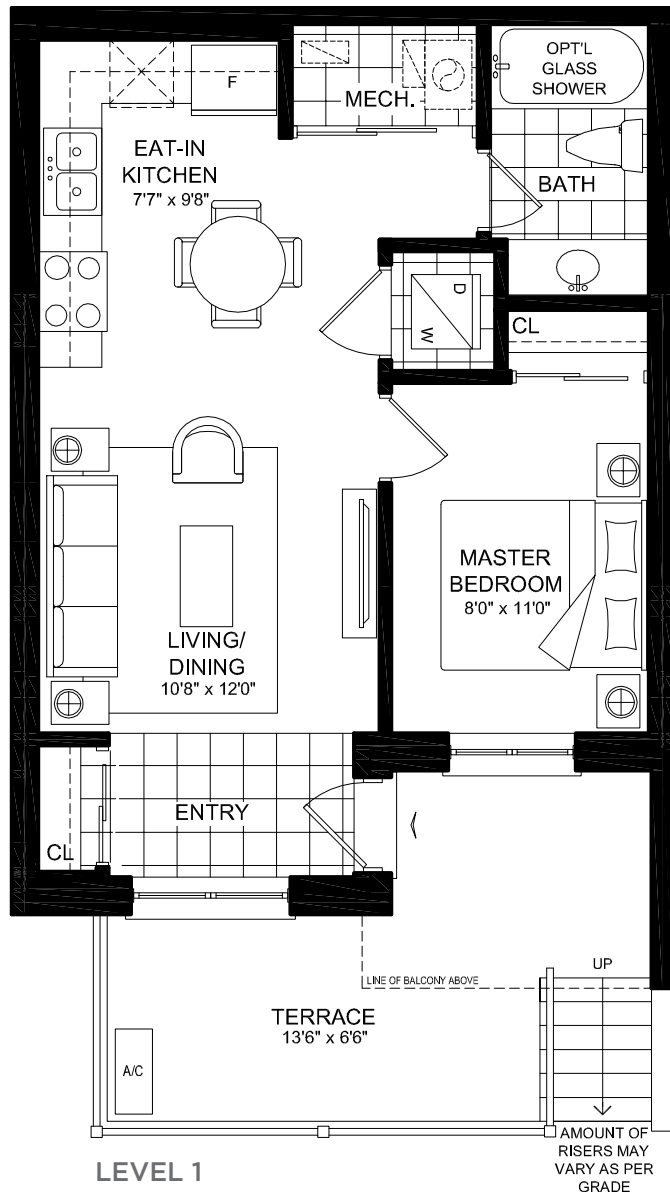

THE WINDSOR 1

GFA **526 SF**

TERRACE GFA **90 SF**

BEDROOM **1**

UNITS **306, 311R, 316, 321R**

Prices and specifications subject to change without notice. E.&O.E.
The dimensions shown on this plan are approximate only. Actual useable floor space within the unit may vary from any stated floor areas or dimensions on this plan.