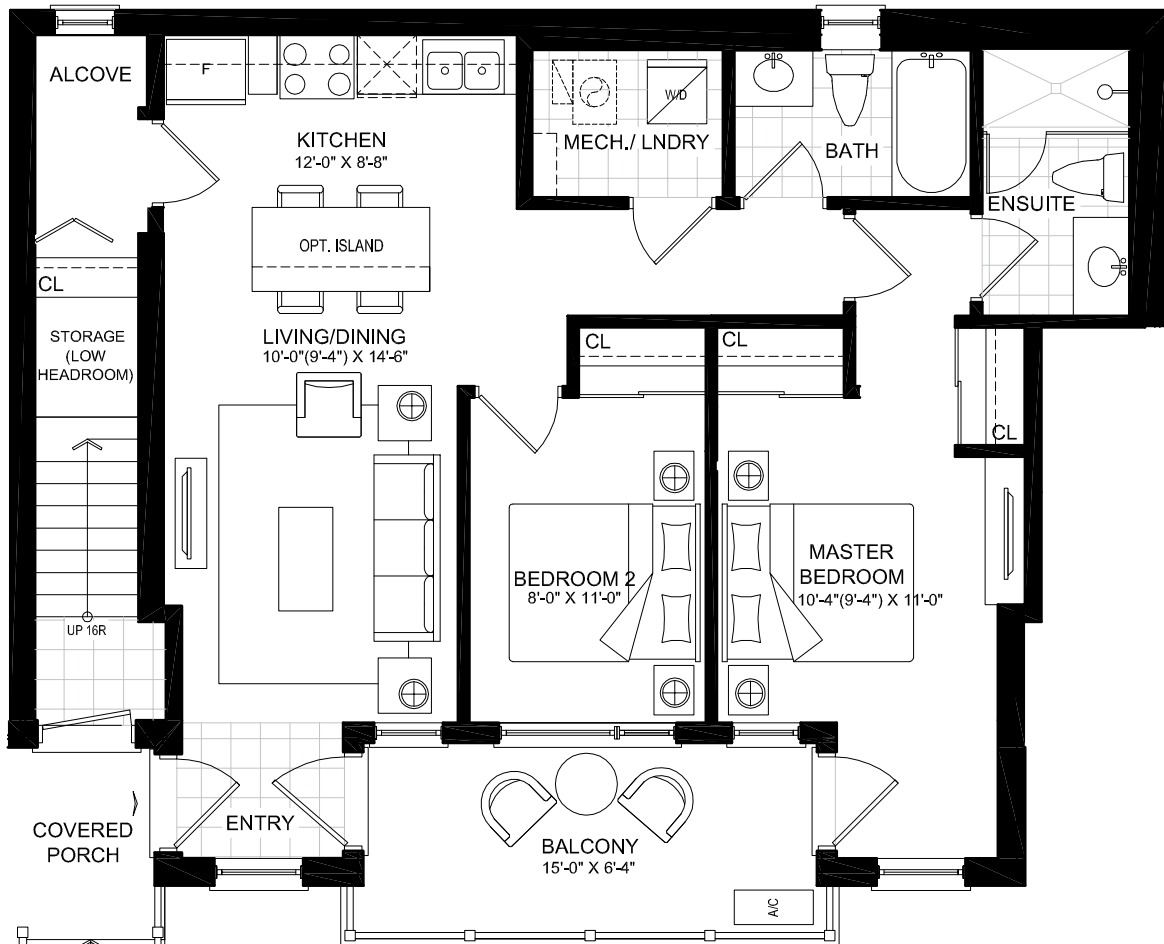

# THE VICEROY

GFA 910 SF

BALCONY GFA 90 SF

BEDROOM 2

UNITS 404, 409, 414, 419, 504, 509

AMOUNT OF RISERS MAY VARY AS PER GRADE

Prices and specifications subject to change without notice. E.&O.E. The dimensions shown on this plan are approximate only. Actual useable floor space within the unit may vary from any stated floor areas or dimensions on this plan.