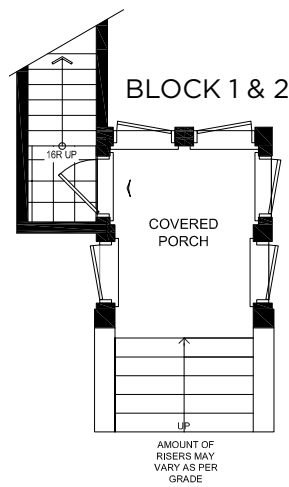

THE DUKE

GFA **1214 SF**
 TOTAL BALCONY &
 TERRACE GFA **435 SF**
 BEDROOM **2**
 UNITS **107R, 111, 206R, 210, 309R,**
314, 319R, 324, 328R

Prices and specifications subject to change without notice. E.&O.E.
 The dimensions shown on this plan are approximate only. Actual useable floor space within the unit may vary from any stated floor areas or dimensions on this plan.