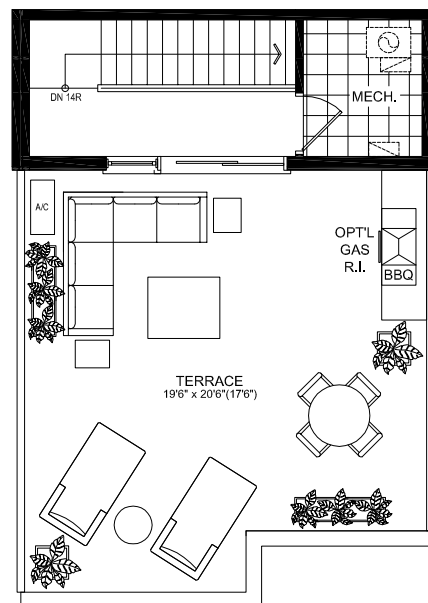

THE DUKE

GFA **1214 SF**
 TOTAL BALCONY &
 TERRACE GFA **435 SF**
 BEDROOM **2**
 UNITS **107R, 111, 206R, 210, 309R,**
314, 319R, 324, 328R

Prices and specifications subject to change without notice. E.&O.E.
 The dimensions shown on this plan are approximate only. Actual useable floor space within the unit may vary from any stated floor areas or dimensions on this plan.