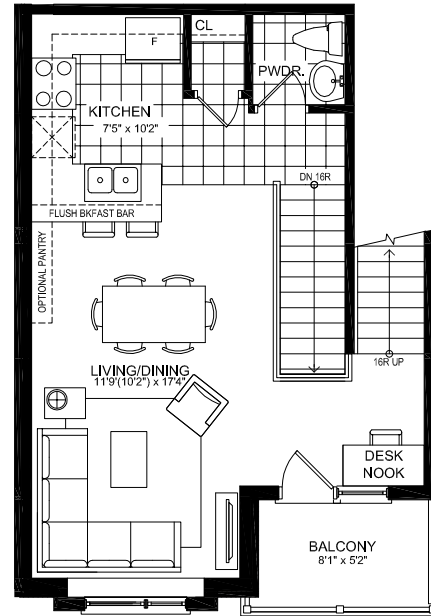

THE DUKE

GFA **1214 SF**
 TOTAL BALCONY &
 TERRACE GFA **435 SF**
 BEDROOM **2**
 UNITS **107R, 111, 206R, 210, 309R,**
314, 319R, 324, 328R

Prices and specifications subject to change without notice. E.&O.E.
 The dimensions shown on this plan are approximate only. Actual useable floor space within the unit may vary from any stated floor areas or dimensions on this plan.