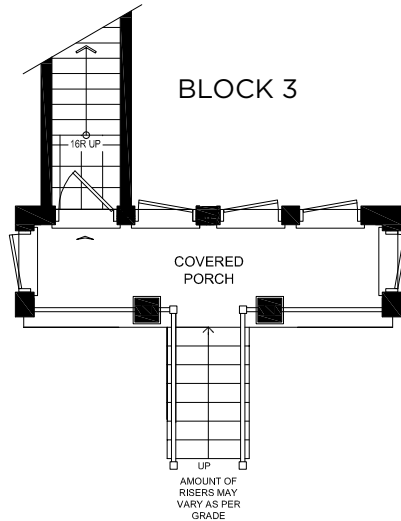

THE DUKE

GFA **1214 SF**
 TOTAL BALCONY &
 TERRACE GFA **435 SF**
 BEDROOM **2**
 UNITS **107R, 111, 206R, 210, 309R,**
314, 319R, 324, 328R

Prices and specifications subject to change without notice. E.&O.E.
 The dimensions shown on this plan are approximate only. Actual useable floor space within the unit may vary from any stated floor areas or dimensions on this plan.