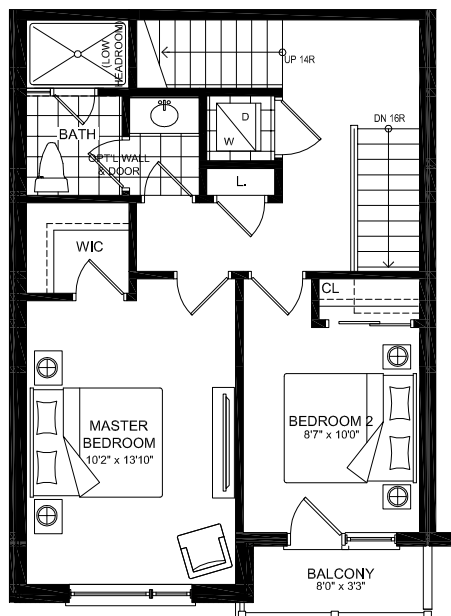

THE DUKE

GFA **1214 SF**
 TOTAL BALCONY &
 TERRACE GFA **435 SF**
 BEDROOM **2**
 UNITS **107R, 111, 206R, 210, 309R,**
314, 319R, 324, 328R

Prices and specifications subject to change without notice. E.&O.E.
 The dimensions shown on this plan are approximate only. Actual useable floor space within the unit may vary from any stated floor areas or dimensions on this plan.