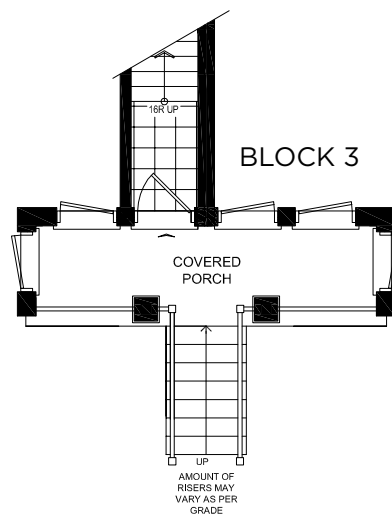

THE BARON END UNIT

GFA 1290 SF

TOTAL BALCONY & TERRACE GFA 440 SF

BEDROOM 2

UNITS 104, 116R, 204, 215R, 333

Prices and specifications subject to change without notice. E.&O.E. The dimensions shown on this plan are approximate only. Actual useable floor space within the unit may vary from any stated floor areas or dimensions on this plan.