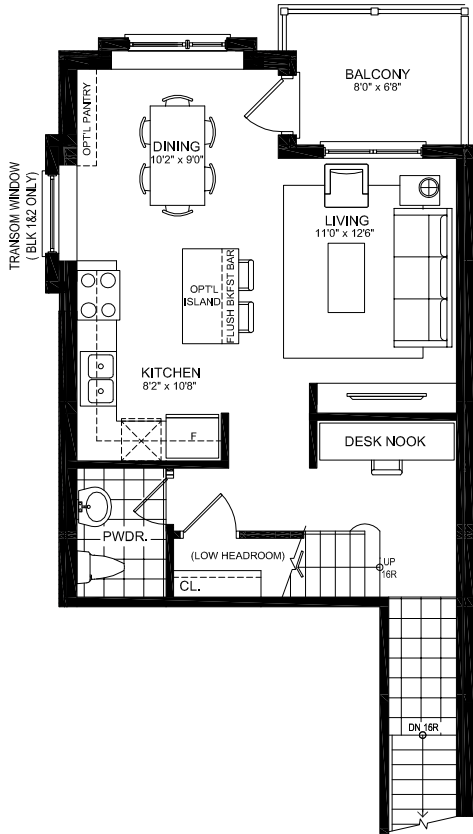

THE BARON END UNIT

GFA 1290 SF

TOTAL BALCONY & TERRACE GFA 440 SF

BEDROOM 2

UNITS 104, 116R, 204, 215R, 333

Prices and specifications subject to change without notice. E.&O.E. The dimensions shown on this plan are approximate only. Actual useable floor space within the unit may vary from any stated floor areas or dimensions on this plan.