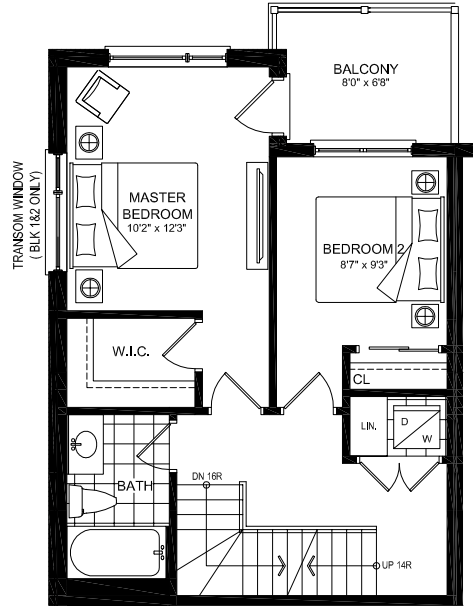

THE BARON END UNIT

GFA 1290 SF

TOTAL BALCONY & TERRACE GFA 440 SF

BEDROOM 2

UNITS 104, 116R, 204, 215R, 333

Prices and specifications subject to change without notice. E.&O.E. The dimensions shown on this plan are approximate only. Actual useable floor space within the unit may vary from any stated floor areas or dimensions on this plan.