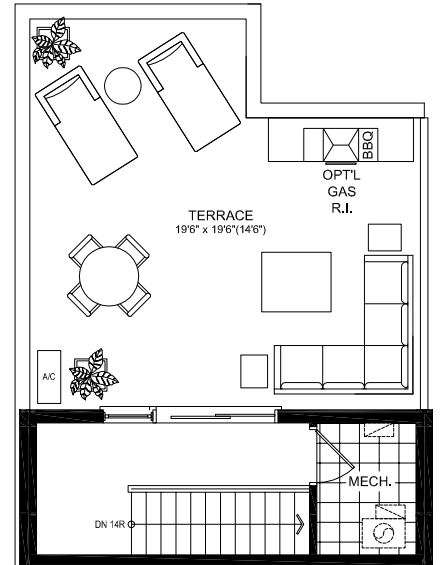

THE BARON END UNIT

GFA 1290 SF

TOTAL BALCONY & TERRACE GFA 440 SF

BEDROOM 2

UNITS 104, 116R, 204, 215R, 333

Prices and specifications subject to change without notice. E.&O.E. The dimensions shown on this plan are approximate only. Actual useable floor space within the unit may vary from any stated floor areas or dimensions on this plan.